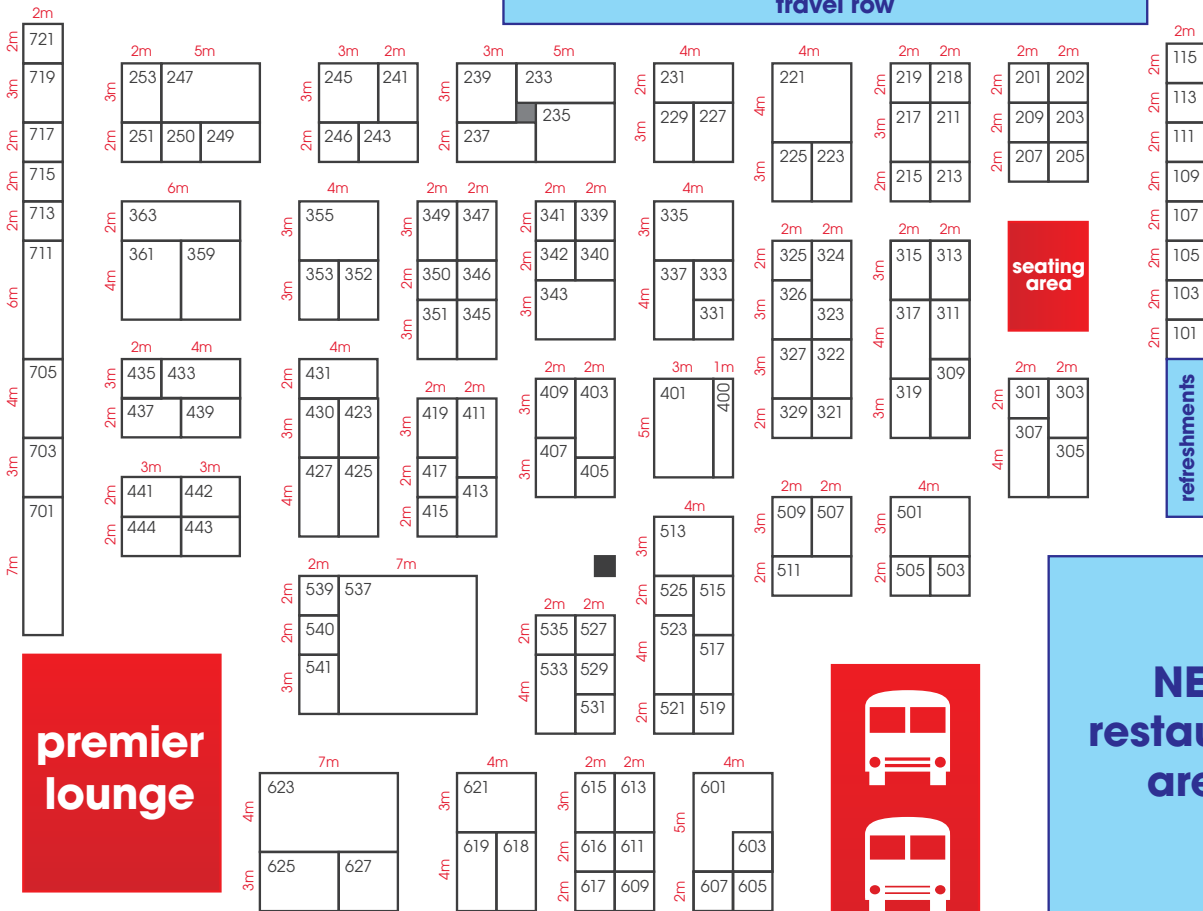

GROUP LEISURE & TRAVEL TRADE SHOW

19TH & 20TH SEPTEMBER 2012 • HALL 11, NEC BIRMINGHAM

Entrance

travel row

refreshments

seating area

NEC restaurant area

vehicle display area